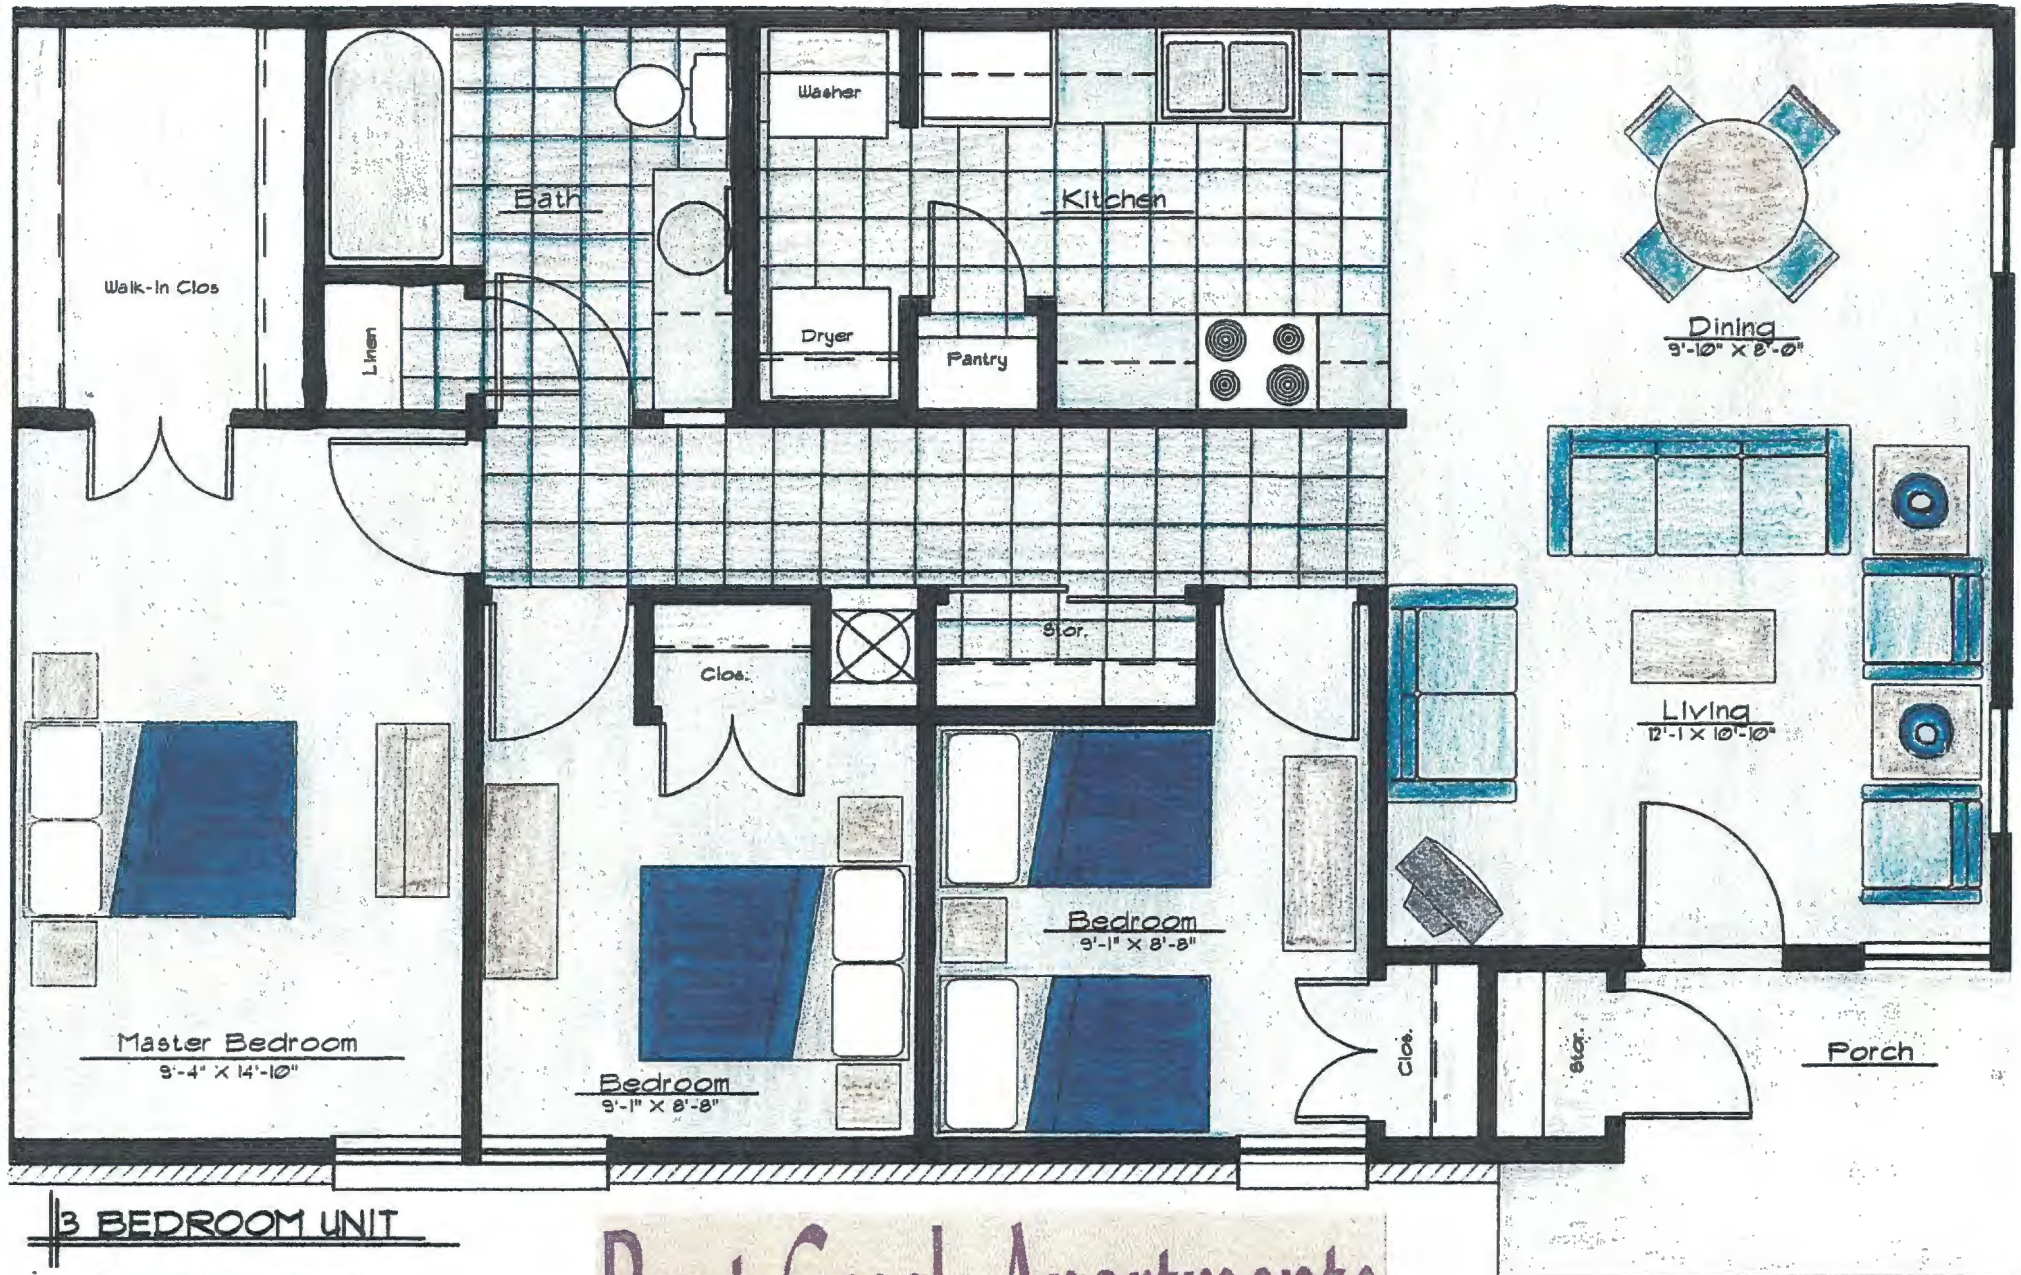

2 BEDROOM UNIT

Some Units Designed
for Handicap Accessibility

2-Bedroom Units Are
830 Square Feet

Bent Creek Apartment
Pampa, Texas

3 BEDROOM UNIT

Some Units Designed for Handicap Accessibility

3-Bedroom Units Are 974 Square Feet

Bent Creek Apartments
Pampa, Texas